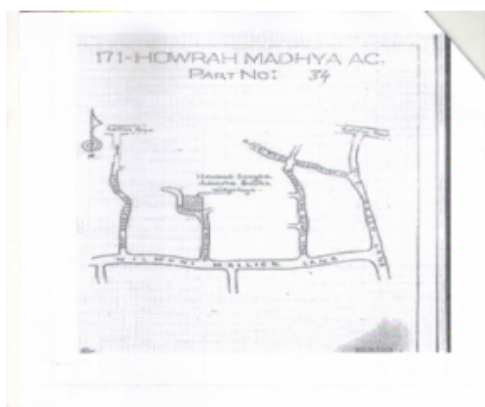

Nazri Naksha

Google Map View

Polling Station Building Front View

Polling Station Front View

Cad View

Key MAP View