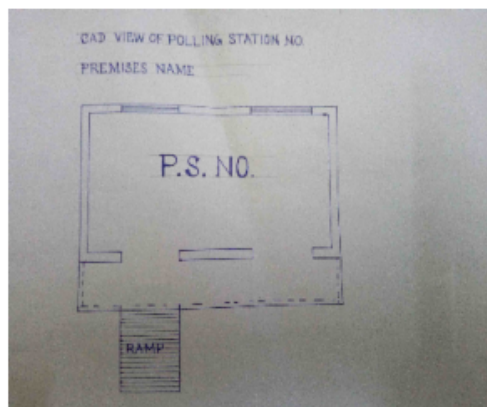

Nazri Naksha

Google Map View

Polling Station Building Front View

Polling Station Front View

Cad View

Key MAP View