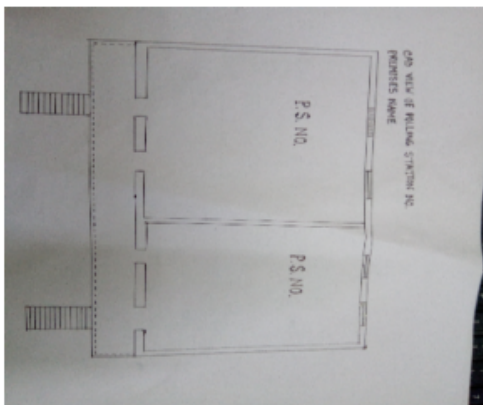

Nazri Naksha

Google Map View

Polling Station Building Front View

Polling Station Front View

Cad View

Key MAP View