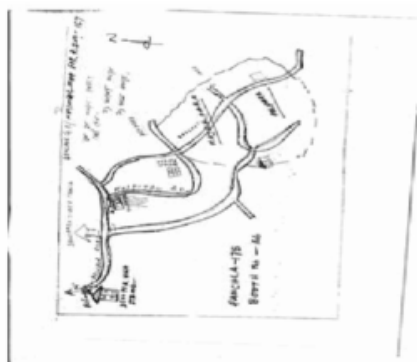

Nazri Naksha

Google Map View

Polling Station Building Front View

Polling Station Front View

Cad View

Key MAP View