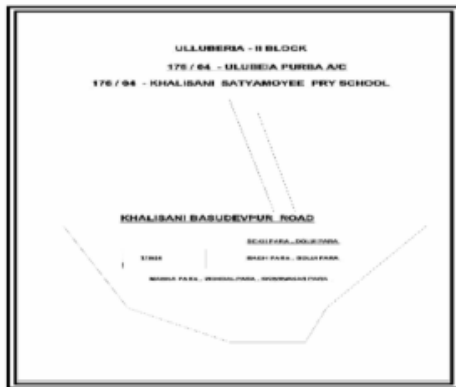

Nazri Naksha

Google Map View

Polling Station Building Front View

Polling Station Front View

Cad View

Key MAP View