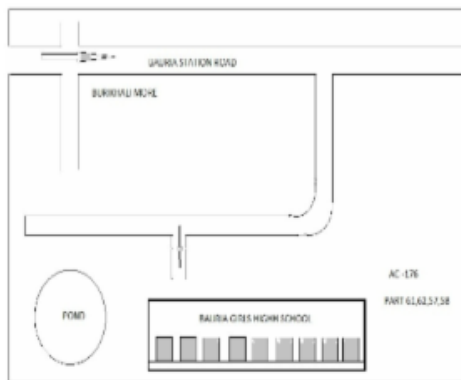

Nazri Naksha

Google Map View

Polling Station Building Front View

Polling Station Front View

Cad View

Key MAP View