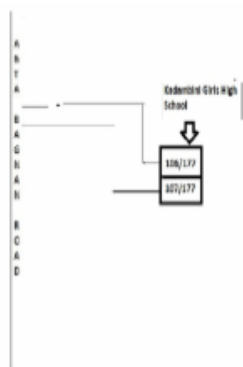

Nazri Naksha

Google Map View