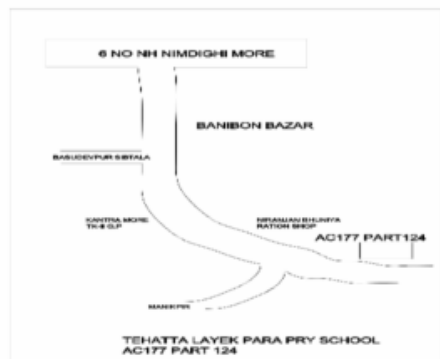

Nazri Naksha

Google Map View