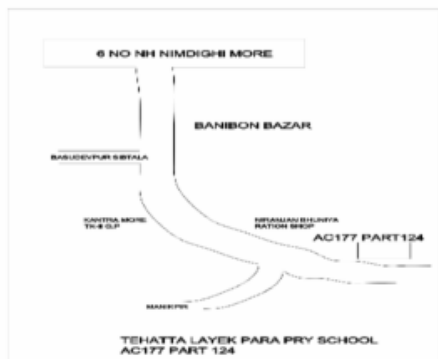

Nazri Naksha

Google Map View