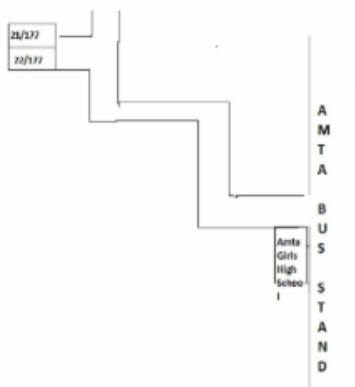

Nazri Naksha

Google Map View

Polling Station Building Front View

Polling Station Front View

Cad View

Key MAP View