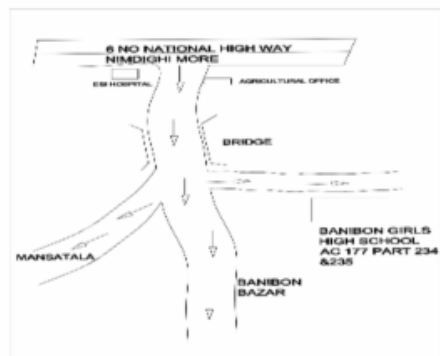

Nazri Naksha

Google Map View