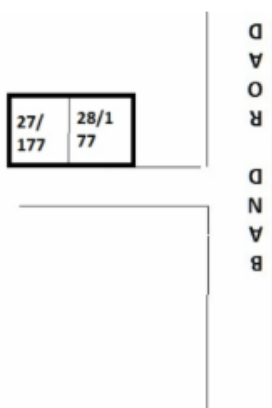

Nazri Naksha

Google Map View