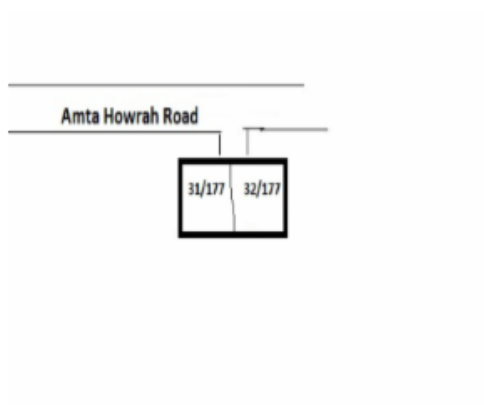

Nazri Naksha

Google Map View

Polling Station Building Front View

Polling Station Front View

Cad View

Key MAP View