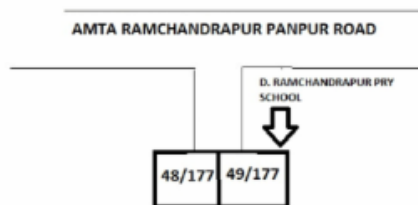

Nazri Naksha

Google Map View

Polling Station Building Front View

Polling Station Front View

Cad View

Key MAP View