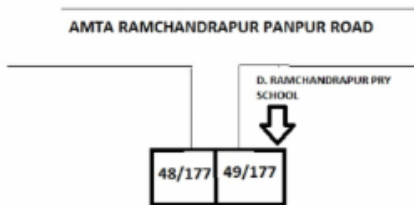

Nazri Naksha

Google Map View

Polling Station Building Front View

Polling Station Front View

Cad View

Key MAP View