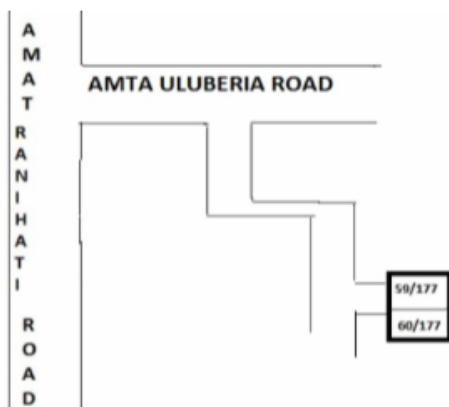

Nazri Naksha

Google Map View

Polling Station Building Front View

Polling Station Front View

Cad View

Key MAP View