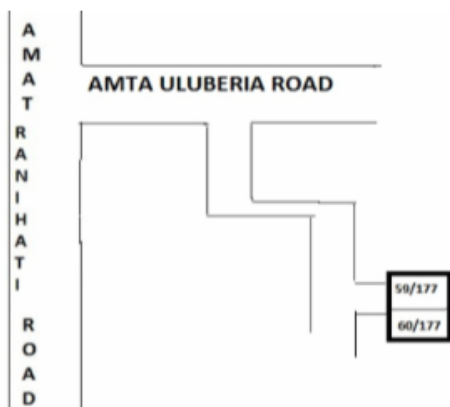

Nazri Naksha

Google Map View

Polling Station Building Front View

Polling Station Front View

Cad View

Key MAP View