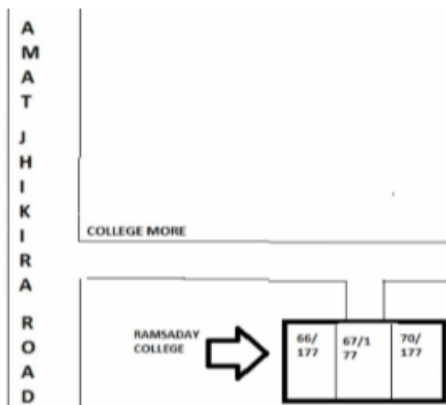

Nazri Naksha

Google Map View

Polling Station Building Front View

Polling Station Front View

Cad View

Key MAP View