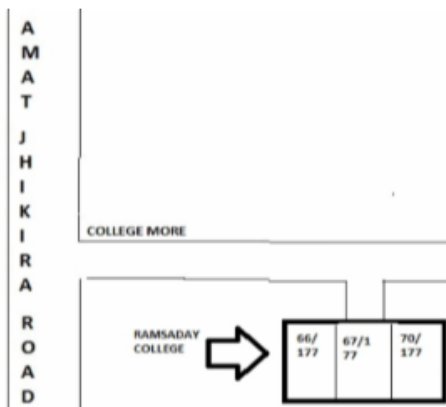

Nazri Naksha

Google Map View

Polling Station Building Front View

Polling Station Front View

Cad View

Key MAP View