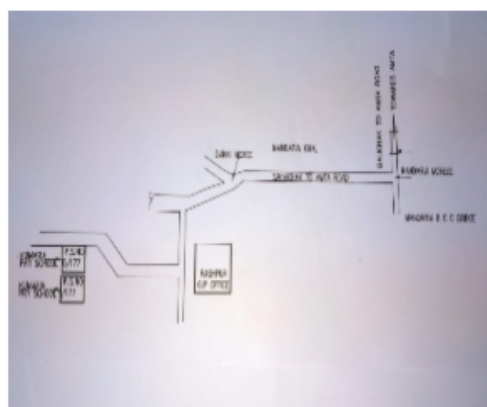

Nazri Naksha

Google Map View

Polling Station Building Front View

Polling Station Front View

Cad View

Key MAP View