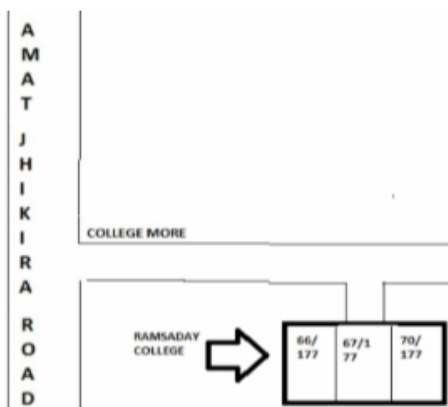

Nazri Naksha

Google Map View

Polling Station Building Front View

Polling Station Front View

Cad View

Key MAP View