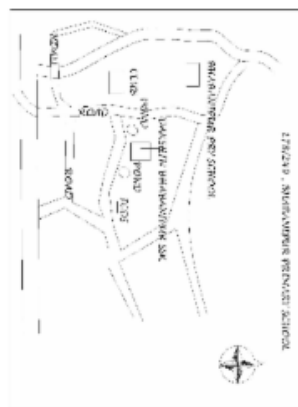

Nazri Naksha

Google Map View

Polling Station Building Front View

Polling Station Front View

Cad View

Key MAP View