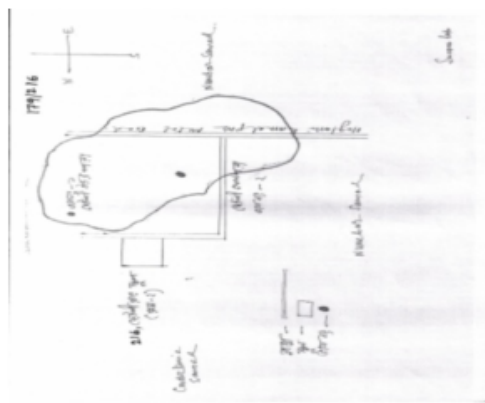

Nazri Naksha

Google Map View