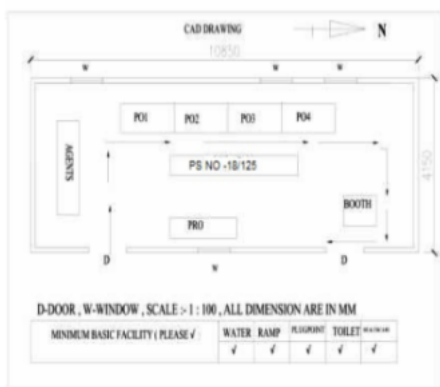

Nazri Naksha

Google Map View

Polling Station Building Front View

Polling Station Front View

Cad View

Key MAP View