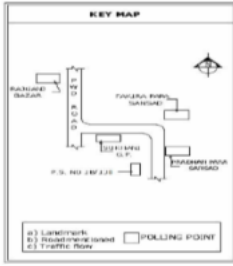

Nazri Naksha

Google Map View