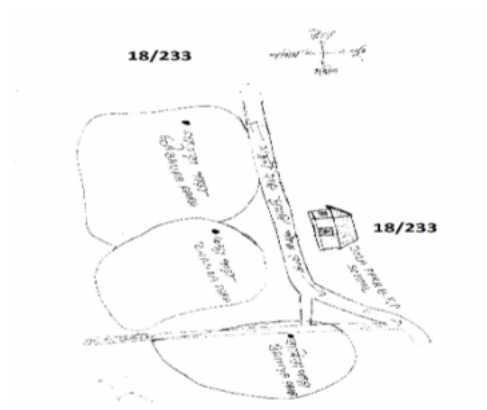

Nazri Naksha

Google Map View