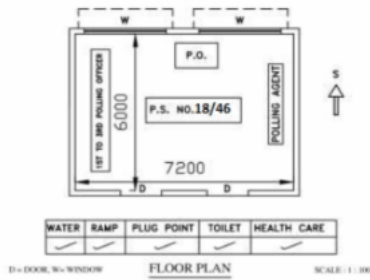

Nazri Naksha

Google Map View

Polling Station Building Front View

Polling Station Front View

Cad View

Key MAP View