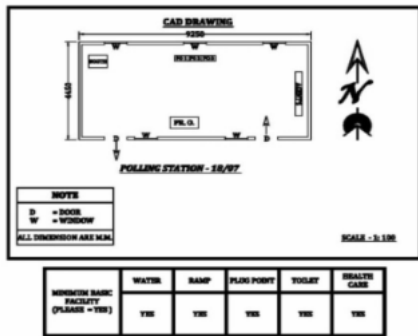

Nazri Naksha

Google Map View

Polling Station Building Front View

Polling Station Front View

Cad View

Key MAP View