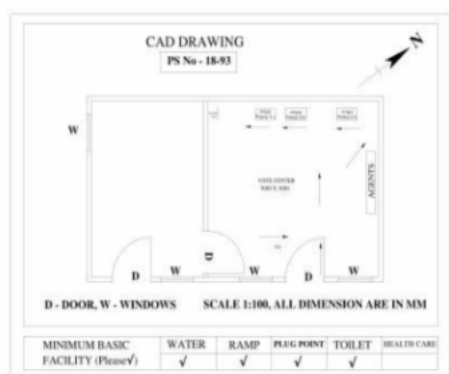

Nazri Naksha

Google Map View

Polling Station Building Front View

Polling Station Front View

Cad View

Key MAP View