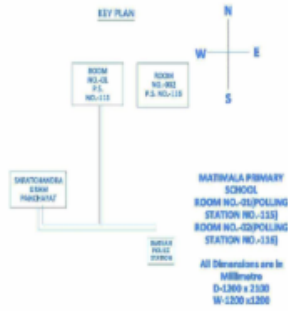

Nazri Naksha

Google Map View