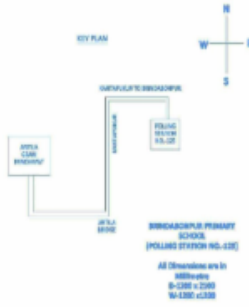

Nazri Naksha

Google Map View