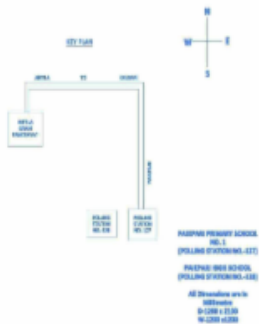

Nazri Naksha

Google Map View