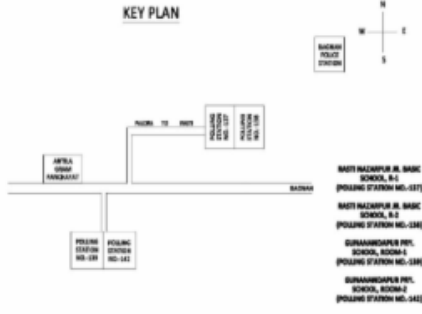

Nazri Naksha

Google Map View