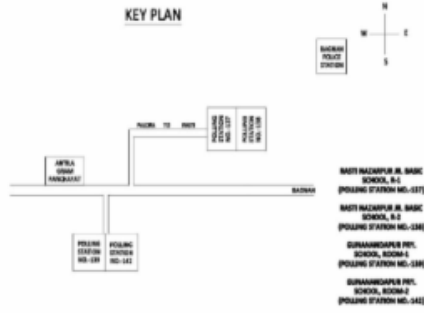

Nazri Naksha

Google Map View