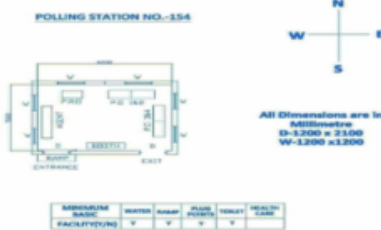

Nazri Naksha

Google Map View

Polling Station Building Front View

Polling Station Front View

Cad View

Key MAP View