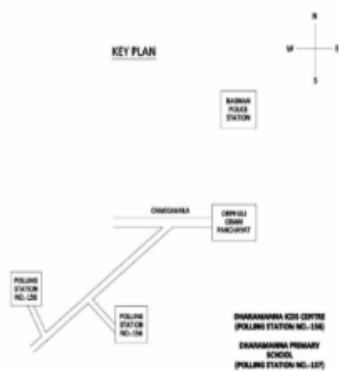

Nazri Naksha

Google Map View