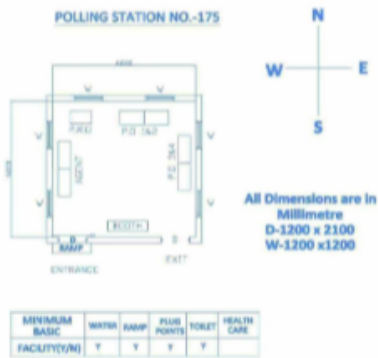

Nazri Naksha

Google Map View

Polling Station Building Front View

Polling Station Front View

Cad View

Key MAP View