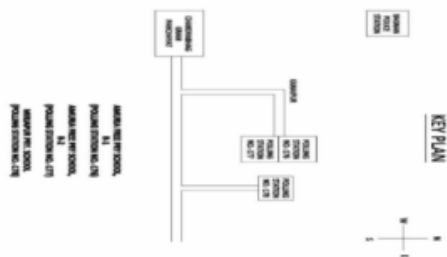

Nazri Naksha

Google Map View