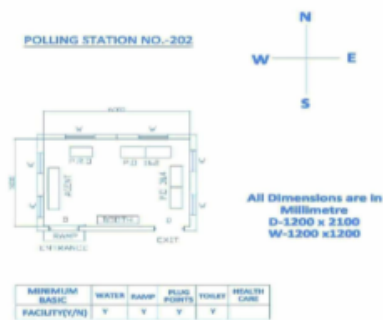

Nazri Naksha

Google Map View

Polling Station Building Front View

Polling Station Front View

Cad View

Key MAP View