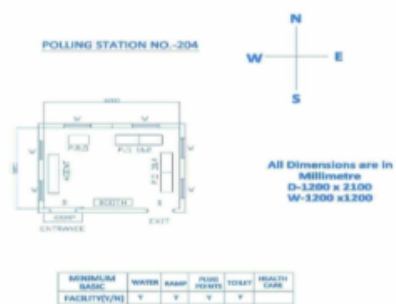

Nazri Naksha

Google Map View

Polling Station Building Front View

Polling Station Front View

Cad View

Key MAP View