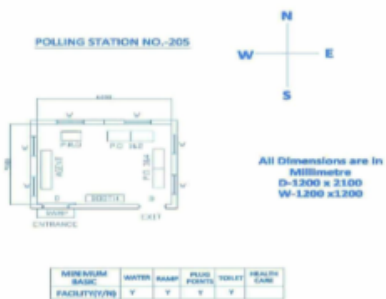

Nazri Naksha

Google Map View

Polling Station Building Front View

Polling Station Front View

Cad View

Key MAP View