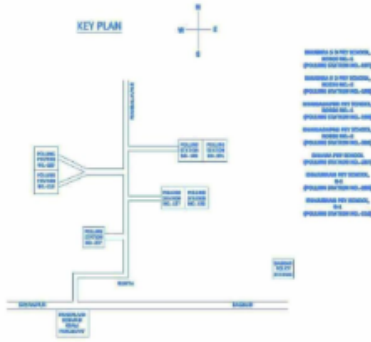

Nazri Naksha

Google Map View