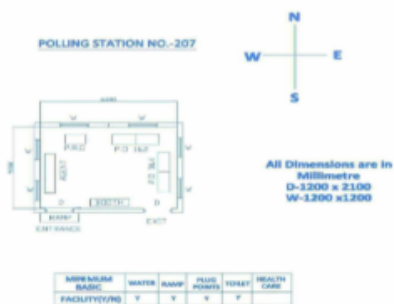

Nazri Naksha

Google Map View

Polling Station Building Front View

Polling Station Front View

Cad View

Key MAP View