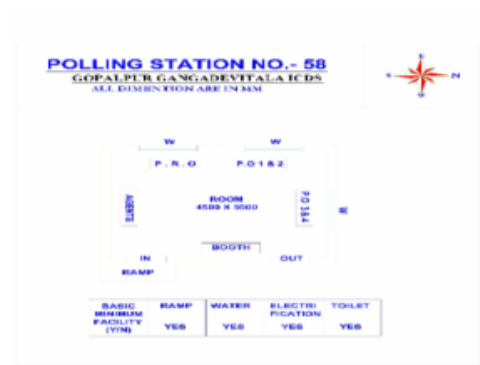

Nazri Naksha

Google Map View

Polling Station Building Front View

Polling Station Front View

Cad View

Key MAP View