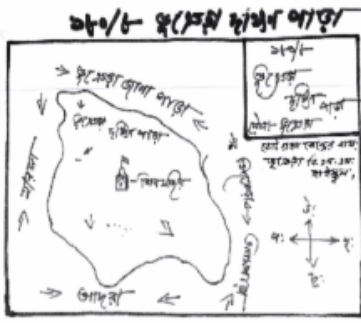

Nazri Naksha

Google Map View