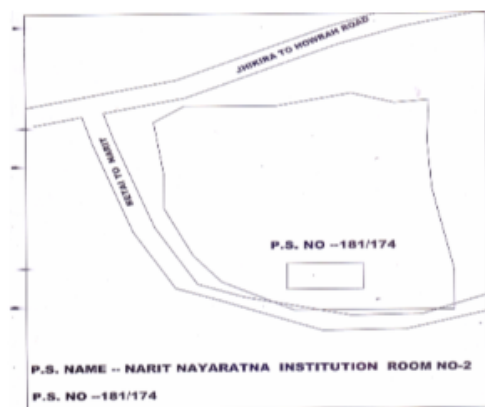

Nazri Naksha

Google Map View

Polling Station Building Front View

Polling Station Front View

Cad View

Key MAP View