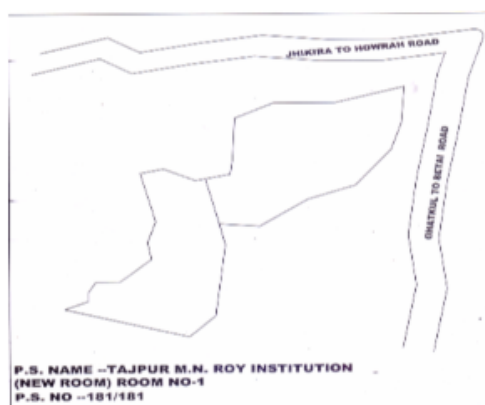

Nazri Naksha

Google Map View

Polling Station Building Front View

Polling Station Front View

Cad View

Key MAP View