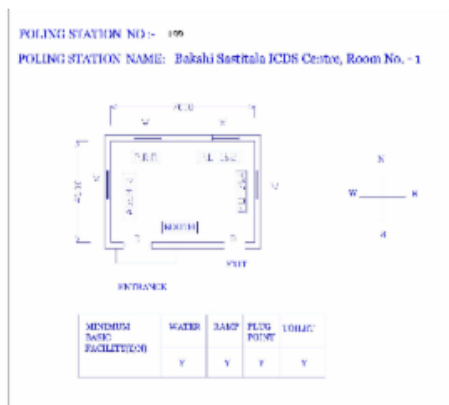

Nazri Naksha

Google Map View

Polling Station Building Front View

Polling Station Front View

Cad View

Key MAP View