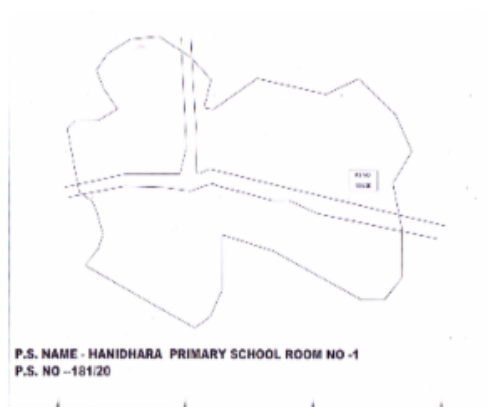

Nazri Naksha

Google Map View

Polling Station Building Front View

Polling Station Front View

Cad View

Key MAP View