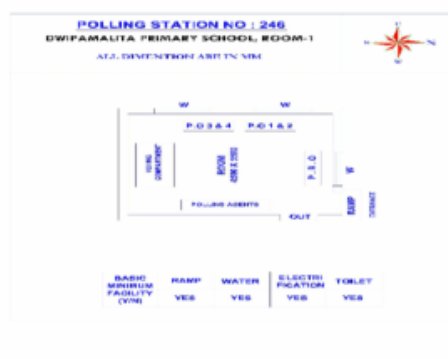

Nazri Naksha

Google Map View

Polling Station Building Front View

Polling Station Front View

Cad View

Key MAP View